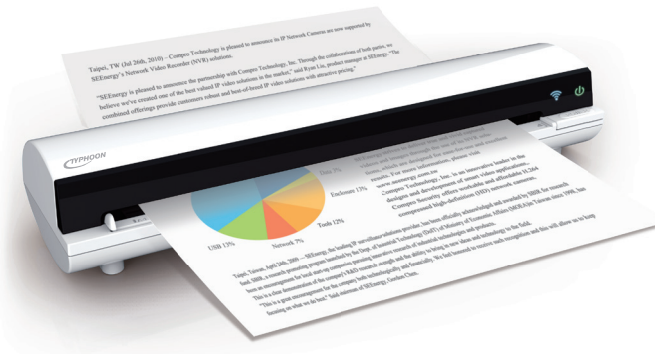

iScanFly

Wireless Scanner

Art. No.: **TM012**