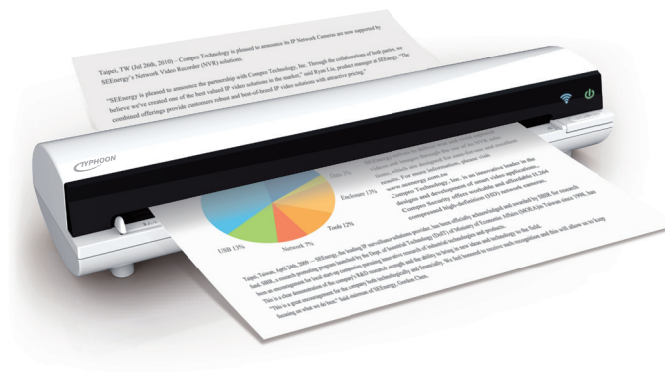

iScanfly

Wireless Scanner

Art. No.: **TM012**

Button definition

Power Key: device on/off
Reset key: Built in, (force to turn off)

Power	P/A: 5V / 2.1A(USB) (optional) Battery: Lithium Polymer Battery, 1500mAh (built-in)
Recharge Time	Approx. 4 hours
Battery capacity	Continuously use for 2 hours after fully charged
Dimensions	Approx. 273 x 70 x 49.9mm
Weight	Approx. 580g (without packet)
WiFi module	Support 802.11g/n compliant Support soft AP Freq. band: 2.4~2.472GHz Security: WPA2
Temperature in operation	5 ~ 35°C, 80% RH

Package Contents:

- » Wireless Scanner
- » USB Cable
- » Quick Installation Guide
- » Calibration Paper
- » Cleaning Paper
- » Cleaning Stick
- » Photo Protective Sleeve
- » User manual

Package Information:

- » Packing Dimension: 327 x 167 x 80 mm
- » Packing Weight: 0.963 kg
- » Carton Dimension: 358 x 350 x 195 mm
- » Carton Q'ty: 4 pcs
- » Carton Weight: 4.93 kg

* The specifications and pictures are subject to change without notice.
*All trade names referenced are the registered trademark of their respective owners.